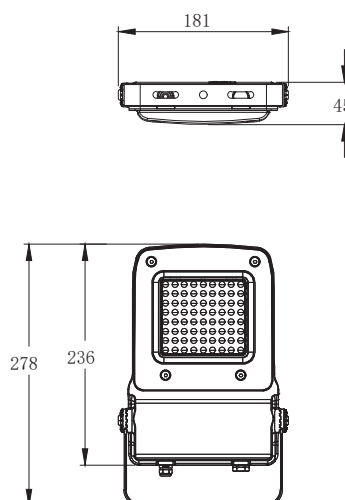

TECHNICAL DATA

TYPE

Grigio floodlight with low wind resistance. Comprehensive range available in six sizes with extensive optical and light distributions from 50W up to 400W to cover all applications. Can be tilted in all directions thanks to its fixing galvanized and painted bracket.

CHARACTERISTICS

LEDs: 2835
 Nominal efficacy: 130 lm/W
 Maximum LED: 1000mA
 Lifetime L90B10: >30,000 hours
 Luminous flux and efficacy at 4000°K and CRI>70
 Luminous flux tolerance <+/-3%
 Values may be subject to change due to LED binning.

OPENING/BEAM

High efficiency Ra>80 LED. 90°

MATERIAL

Die-cast aluminium, Transparent 4mm
 tempered-Glass
 Aluminum frame
 Steel Galvanized and painted bracket

Model:	Grigio
Format:	Square
Location:	Exterior
Wattage:	50W
Materials:	Aluminium
Led Color:	3000K / 4000K / 6500K
Product Dimension:	278*181*45mm
IP Code:	65
Fixation:	Surface
CRI :	80
Lumen Output:	6500LM
Frequency:	50/60 Hz
Beam Angle:	90°
Net weight:	1.50kgs

DIMENSION DRAW

OUTDOOR